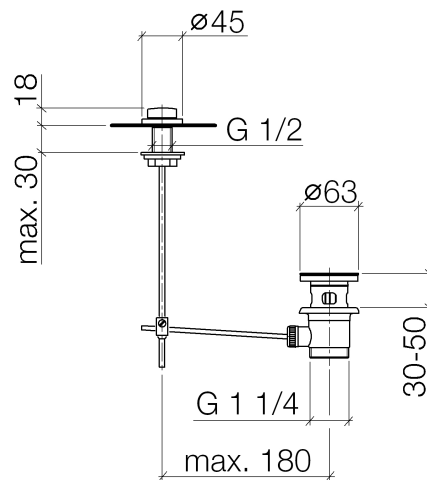

### Product specifications

**Only suitable for basins with an overflow.**

### Surfaces

- chrome 10200970-00
- platinum matt 10200970-06

**Exploded assembly drawing**

**Order quantity**

<b>No.</b>	<b>Article number</b>	<b>Name</b>	<b>Installation quantity</b>
1	092133001ff	handle	1
2	09141000790	seal	2
3	093109004ff	pull-rod	1
4	091840022ff	sleeve	1
5	09141009590	seal	1
6	09140501290	seal	1
7	09144000190	seal	1
8	09231001090	nut	1
9	04110100100ff	pop-up waste	1