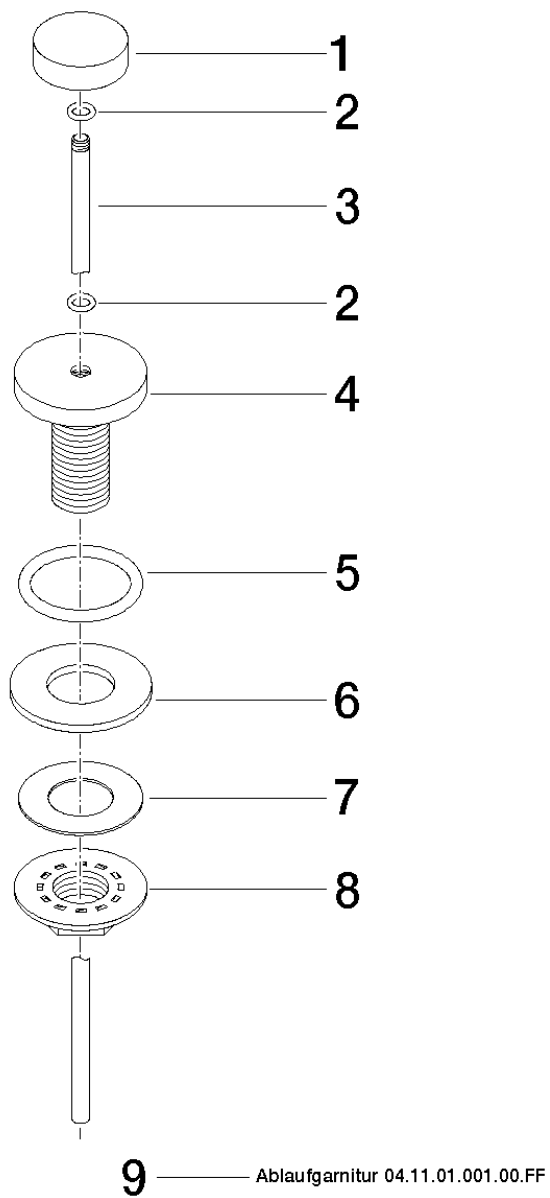

### Product specifications

**Only suitable for basins with an overflow.**

### Surfaces

- chrome 10200970-00
- platinum matt 10200970-06

**Exploded assembly drawing**

**Order quantity**

<b>No.</b>	<b>Article number</b>	<b>Name</b>	<b>Installation quantity</b>
1	092133001ff	handle	1
2	09141000790	seal	2
3	093109004ff	pull-rod	1
4	091840022ff	sleeve	1
5	09141009590	seal	1
6	09140501290	seal	1
7	09144000190	seal	1
8	09231001090	nut	1
9	04110100100ff	pop-up waste	1