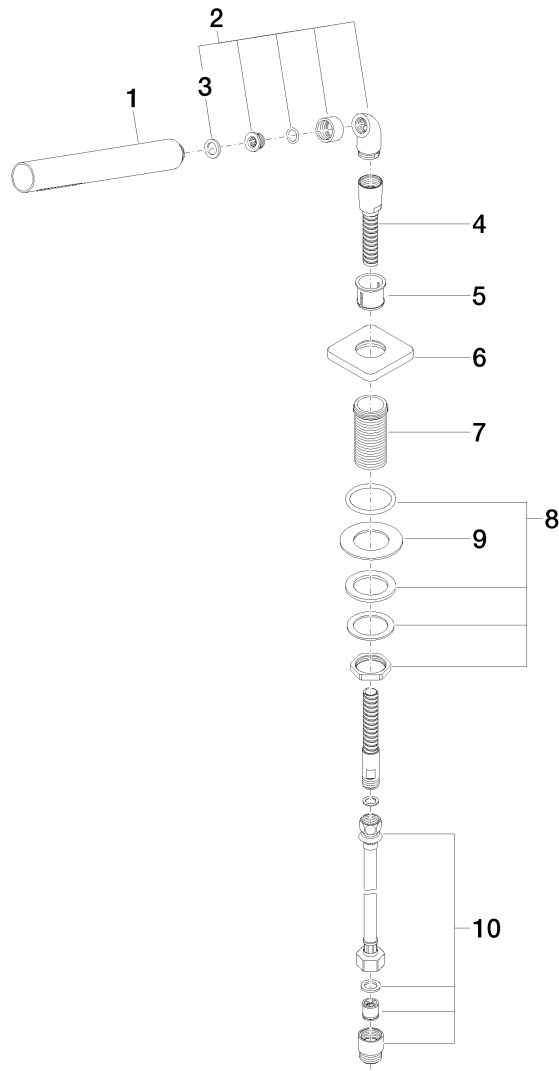

Exploded assembly drawing

CULT Complete hand shower set

Article number: 27702960

Order quantity

No.	Article number	Name	Installation quantity
1	28013969ff	shower	1
2	04240418900ff	nipple	1
3	09142000290	seal	1
4	28322970ff	hose	1
5	09184008590	sleeve	1
6	092771007ff	rosette	1
7	093001090-07	sleeve	1
8	0423100324690	fixing set	1
9	09301106090	disc	1
10	1250597090	hose	1