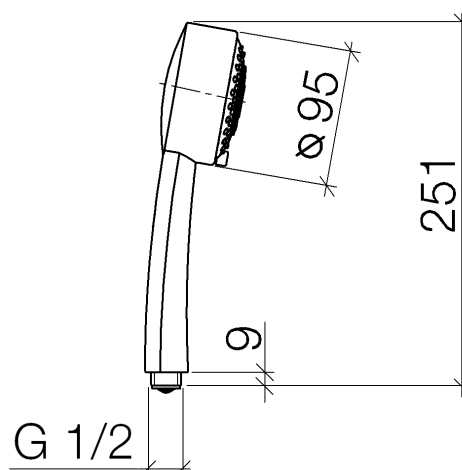

Product specifications

- three settings: normal flow, soft flow, massage flow
- with anti-scale system
- spray head Ø 95mm
- 1/2" connection
- max. flow 9 l/min

Intrinsic protection against back flow.

Surfaces

- | | |
|-------------|-------------|
| • chrome | 28002968-00 |
| • champagne | 28002968-47 |

Exploded assembly drawing

Bath & Spa

Serienübergreifende Artikel Hand shower

Article number: 28002968

Order quantity

No.	Article number	Name	Installation quantity
------------	-----------------------	-------------	------------------------------

Flow rate chart