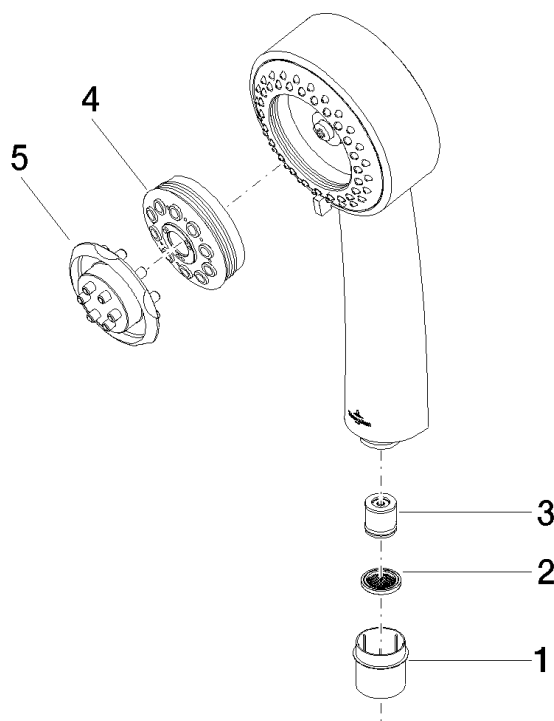

Product specifications

- three settings: normal flow, soft flow, massage flow
- with anti-scale system
- spray head Ø 95mm
- 1/2" connection
- max. flow 9 l/min

Intrinsic protection against back flow.

Surfaces

- | | |
|-------------|-------------|
| • chrome | 28002968-00 |
| • champagne | 28002968-47 |

Exploded assembly drawing

Bath & Spa

Serienübergreifende Artikel Hand shower

Article number: 28002968

Order quantity

No.	Article number	Name	Installation quantity
------------	-----------------------	-------------	------------------------------

Flow rate chart