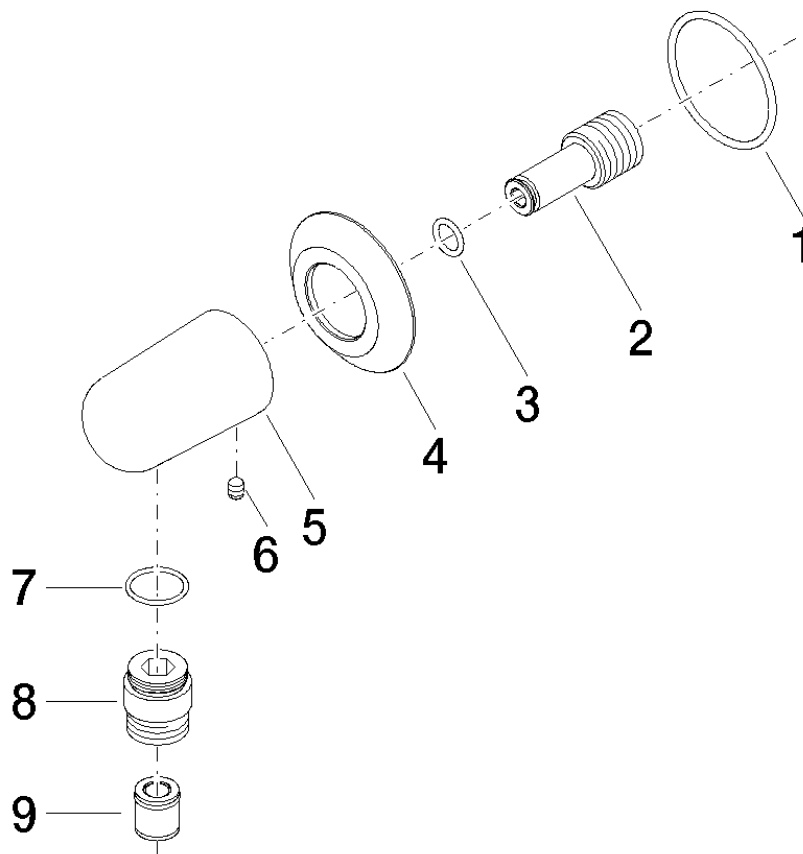

Exploded assembly drawing

SOURCE 1/2" wall elbow

Article number: 28450940

Order quantity

No.	Article number	Name	Installation quantity
1	09141004990	seal	1
2	0924031162090	nipple	1
3	09141000890	seal	1
4	092794001ff	rosette	1
5	091103016ff	connection	1
6	09311100590	pin	1
7	09141003290	seal	1
8	09240302920ff	nipple	1
9	09230104090	back-flow preventer	1