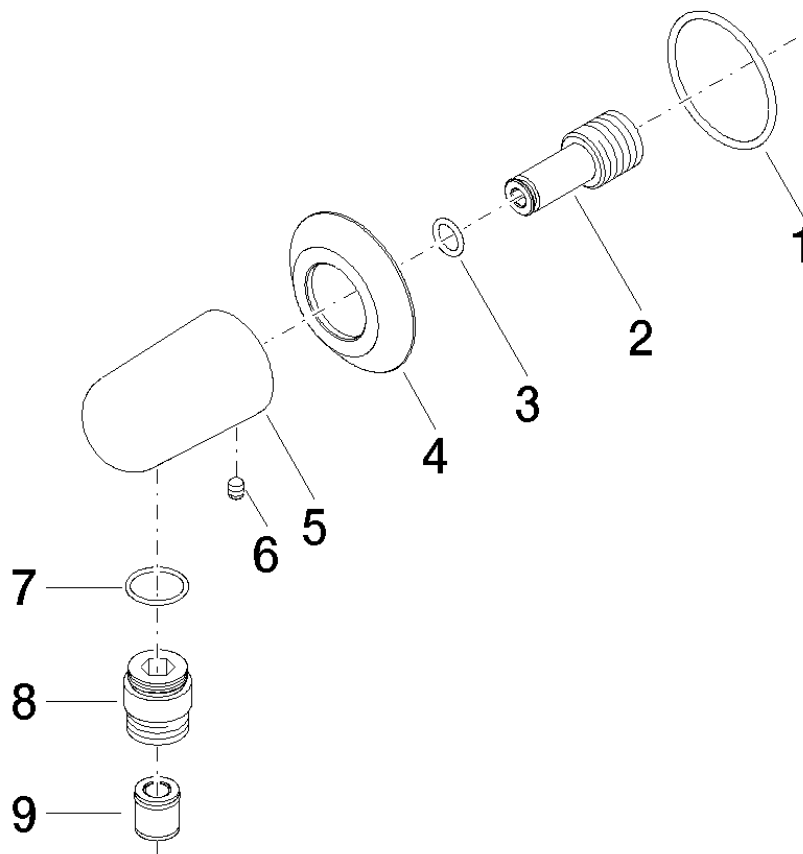

SOURCE 1/2" wall elbow
Article number: 28450940

Exploded assembly drawing

SOURCE 1/2" wall elbow

Article number: 28450940

Order quantity

No.	Article number	Name	Installation quantity
1	09141004990	seal	1
2	0924031162090	nipple	1
3	09141000890	seal	1
4	092794001ff	rosette	1
5	091103016ff	connection	1
6	09311100590	pin	1
7	09141003290	seal	1
8	09240302920ff	nipple	1
9	09230104090	back-flow preventer	1

Flow rate chart