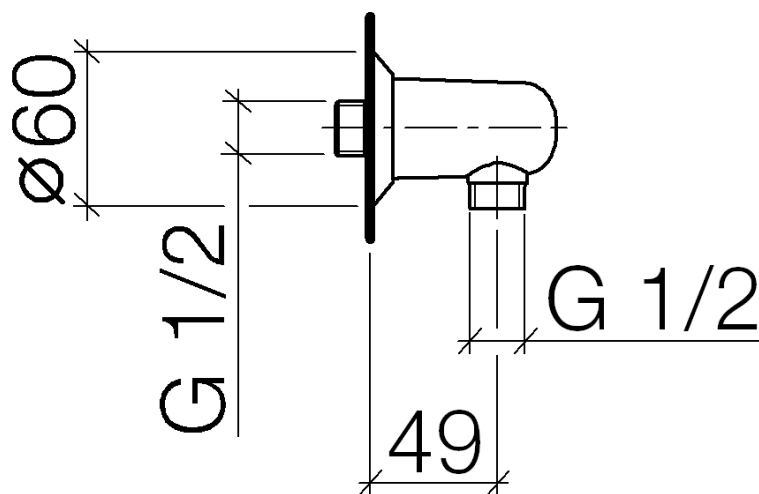

SOURCE 1/2" wall elbow
Article number: 28450940

Exploded assembly drawing

SOURCE 1/2" wall elbow

Article number: 28450940

Order quantity

No.	Article number	Name	Installation quantity
1	09141004990	seal	1
2	0924031162090	nipple	1
3	09141000890	seal	1
4	092794001ff	rosette	1
5	091103016ff	connection	1
6	09311100590	pin	1
7	09141003290	seal	1
8	09240302920ff	nipple	1
9	09230104090	back-flow preventer	1

Flow rate chart