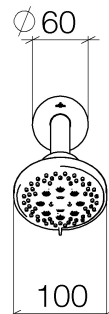

### Product specifications

- **155 mm projection**
- ball-joint pivotable through 18° (in any direction)
- three settings: normal flow, soft flow, massage flow
- with anti-scale system
- spray head Ø 100mm
- rosette Ø 60 mm
- 1/2" connection
- max. flow 7.6 l/min

### Surfaces

- chrome 28505969-00

**Exploded assembly drawing**

Bath & Spa

**Serienübergreifende Artikel Shower head**

Article number: 28505969

**Order quantity**

<b>No.</b>	<b>Article number</b>	<b>Name</b>	<b>Installation quantity</b>
------------	-----------------------	-------------	------------------------------

**Flow rate chart**