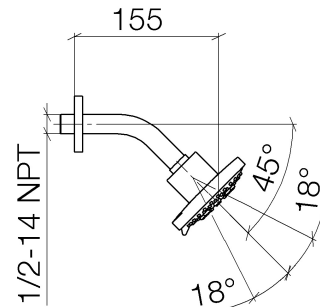

### Product specifications

- **155 mm projection**
- ball-joint pivotable through 18° (in any direction)
- three settings: normal flow, soft flow, massage flow
- with anti-scale system
- spray head Ø 100mm
- rosette Ø 60 mm
- 1/2" connection
- max. flow 7.6 l/min

### Surfaces

- chrome 28505969-00

**Exploded assembly drawing**

Bath & Spa

**Serienübergreifende Artikel Shower head**

Article number: 28505969

**Order quantity**

<b>No.</b>	<b>Article number</b>	<b>Name</b>	<b>Installation quantity</b>
------------	-----------------------	-------------	------------------------------

**Flow rate chart**