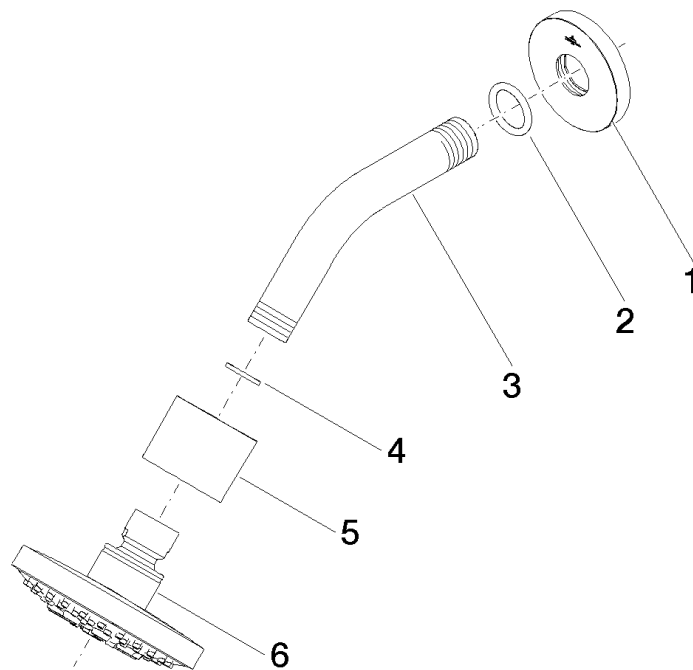

### Product specifications

- **155 mm projection**
- ball-joint pivotable through 18° (in any direction)
- three settings: normal flow, soft flow, massage flow
- with anti-scale system
- spray head Ø 100mm
- rosette Ø 60 mm
- 1/2" connection
- max. flow 7.6 l/min

### Surfaces

- chrome 28505969-00

**Exploded assembly drawing**

Bath & Spa

**Serienübergreifende Artikel Shower head**

Article number: 28505969

**Order quantity**

<b>No.</b>	<b>Article number</b>	<b>Name</b>	<b>Installation quantity</b>
------------	-----------------------	-------------	------------------------------

**Flow rate chart**