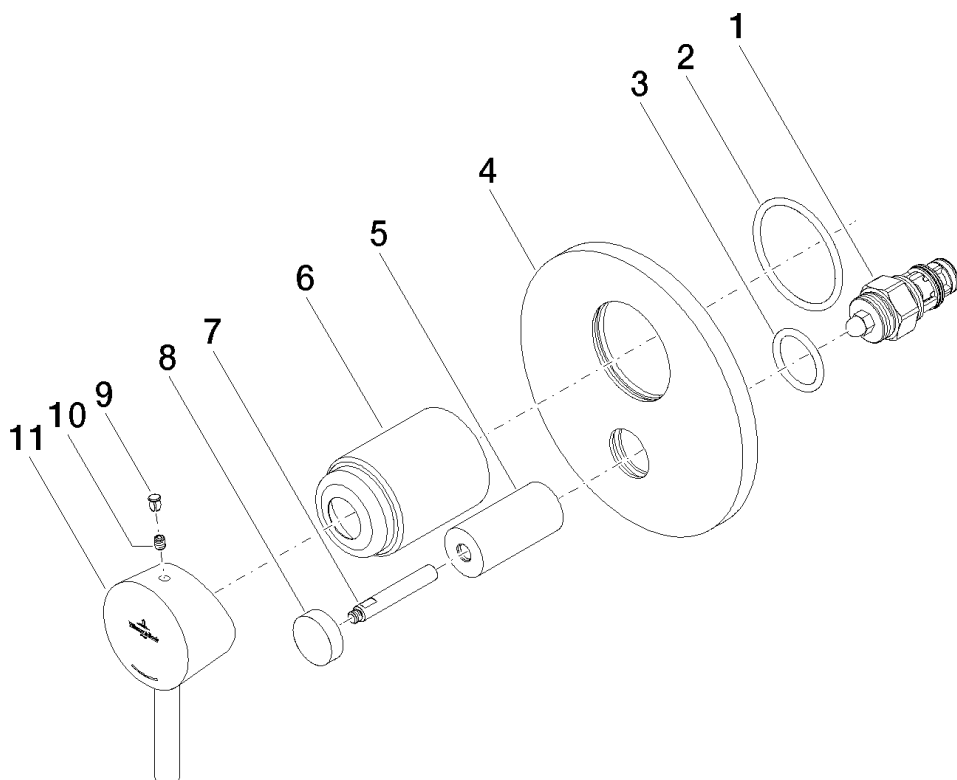

LaFleur Single-lever bath mixer xSTREAM

Article number: 36115955

Exploded assembly drawing

LaFleur Single-lever bath mixer xSTREAM

Article number: 36115955

Order quantity

No.	Article number	Name	Installation quantity
1	0421340800190	diverter	1
2	09141012990	seal	1
3	09141002590	seal	1
4	091102068ff	cover	1
5	092102014ff	cover	1
6	091102072ff	cover	1
7	093109021ff	pull-rod	1
8	092078020ff	handle	1
9	09312001790	plug	1
10	09311107990	pin	1
11	092095004ff	handle	1