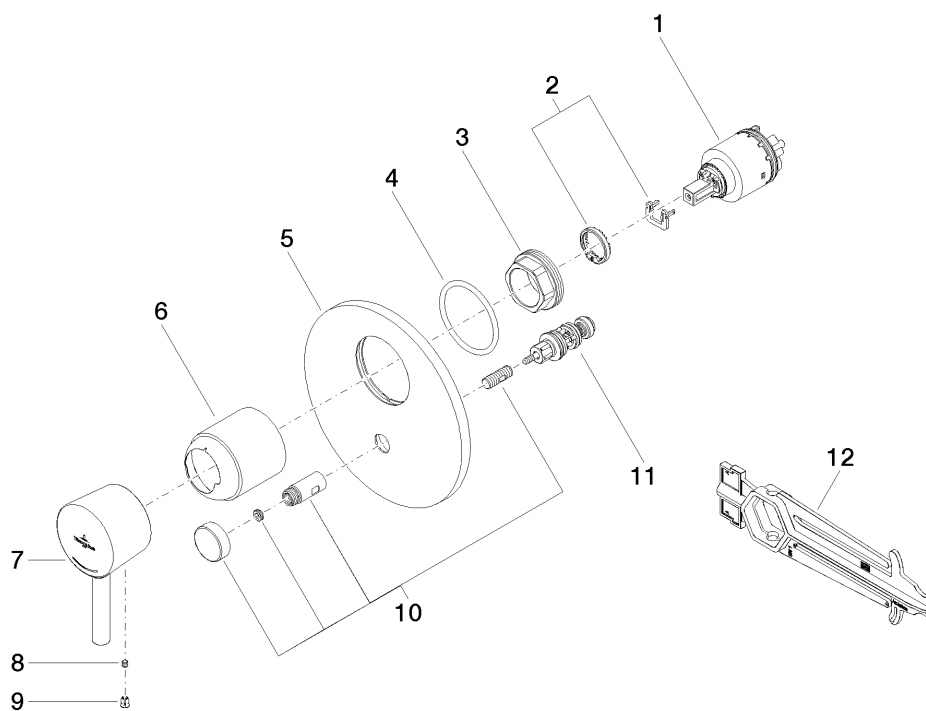

# LaFleur Concealed single-lever mixer with diverter

Article number: 36120955

## Exploded assembly drawing

## LaFleur Concealed single-lever mixer with diverter

Article number: 36120955

### Order quantity

No.	Article number	Name	Installation quantity
1	9015050380090	cartridge	1
2	0428101490090	accessories	1
3	09240444890	nut	1
4	09141008490	seal	1
5	091102250ff	plate	1
6	091102252ff	sleeve	1
7	092095012ff	handle	1
8	09311109990	pin	1
9	09312001790	plug	1
10	90310913900ff	pull-rod	1
11	0421340810090	diverter	1
12	09300906490	key	1