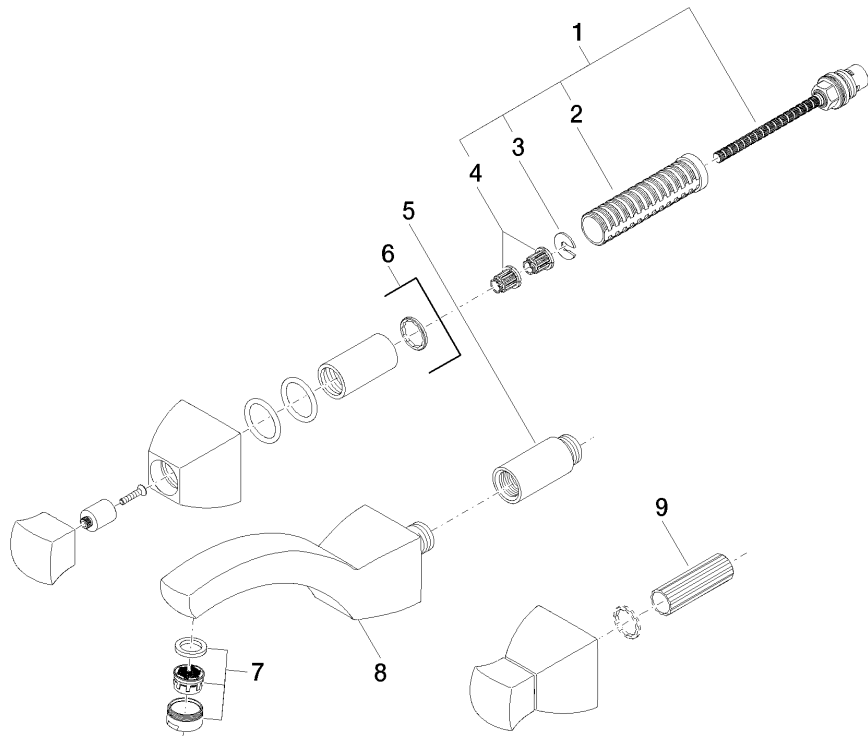

### Product specifications

- **190 mm projection**
- fixed spout
- circular, air-enriched flow
- hole diameter spout 40 mm
- hole diameter valve 40 mm
- max. flow 7 l/min
- lead-free

### Accessories required

- Concealed wall-mounted mixer Centred spout; 35 707 970
- Concealed wall-mounted mixer variable positioning; 35 712 970

**Exploded assembly drawing**

Bath & Spa

**SQUARE Wall-mounted basin mixer without pop-up waste**

Article number: 36712910

**Order quantity**

<b>No.</b>	<b>Article number</b>	<b>Name</b>	<b>Installation quantity</b>
------------	-----------------------	-------------	------------------------------

**Flow rate chart**