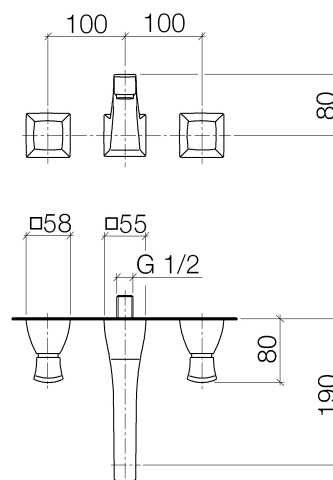

### Product specifications

- **190 mm projection**
- fixed spout
- circular, air-enriched flow
- hole diameter spout 40 mm
- hole diameter valve 40 mm
- max. flow 7 l/min
- lead-free

### Accessories required

- Concealed wall-mounted mixer Centred spout; 35 707 970
- Concealed wall-mounted mixer variable positioning; 35 712 970

**Exploded assembly drawing**

Bath & Spa

**SQUARE Wall-mounted basin mixer without pop-up waste**

Article number: 36712910

**Order quantity**

<b>No.</b>	<b>Article number</b>	<b>Name</b>	<b>Installation quantity</b>
------------	-----------------------	-------------	------------------------------

**Flow rate chart**