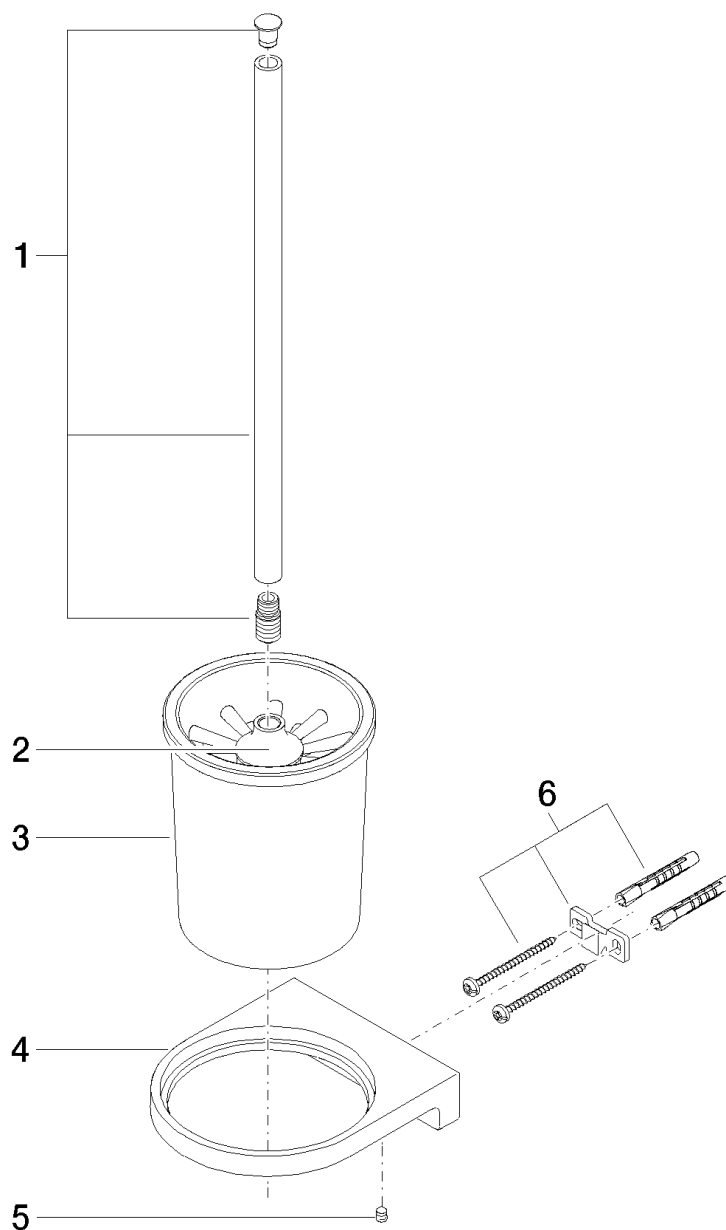

Exploded assembly drawing

Just Toilet brush set

Article number: 83900965

Order quantity

No.	Article number	Name	Installation quantity
1	90209750700ff	handle	1
2	08185060090	brush	1
3	08900400882	glass	1
4	081796517ff	holder	1
5	09311100490	pin	1
6	0517207580090	fixing set	1